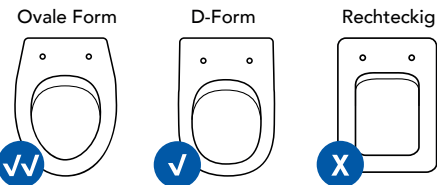

Eigenschaften

- Long-lasting Duroplast plastic is scratch and heat resistant and offers a ceramic-like shine
- Bemis Ultra-Fix® - patented fixing system that will not loosen! Simple, "no mess" installation ensures your seat stays tight on the pan.
- Adjustable stainless-steel hinge.

2202STRU000

Name	Artikelnummer	Farbe	Scharniere	EAN	Ring-puffer	Deckel-puffer	Gewicht	VE	Palette
Rodano Rapid Ultra-Fix®	2202STRU000	weiß	Verstellbar	3858884709796	4	2	1.80 kg	7	168