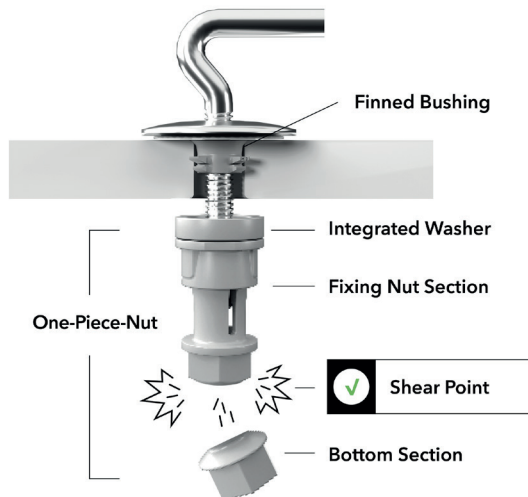

Eigenschaften

- Long-lasting Duroplast plastic is scratch and heat resistant and offers a ceramic-like shine
- Bemis Ultra-Fix® - patented fixing system that will not loosen! Simple, "no mess" installation ensures your seat stays tight on the pan.
- Adjustable stainless-steel hinge.

2202STRU000

Name	Artikelnummer	Farbe	Scharniere	EAN	Ring-puffer	Deckel-puffer	Gewicht	VE	Palette
Rodano Rapid Ultra-Fix®	2202STRU000	weiß	Verstellbar	3858884709796	4	2	1.80 kg	7	168