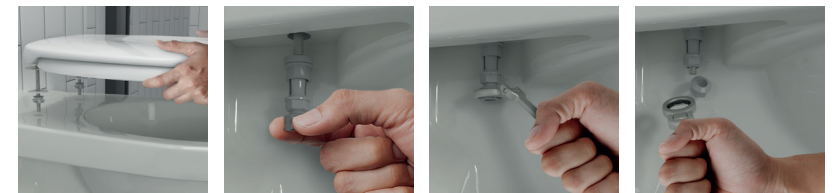

Eigenschaften

- Long-lasting Duroplast plastic is scratch and heat resistant and offers a ceramic-like shine
- Bemis Ultra-Fix® - patented fixing system that will not loosen! Simple, "no mess" installation ensures your seat stays tight on the pan.
- Adjustable stainless-steel hinge.

2202STRU000

Name	Artikelnummer	Farbe	Scharniere	EAN	Ring-puffer	Deckel-puffer	Gewicht	VE	Palette
Rodano Rapid Ultra-Fix®	2202STRU000	weiß	Verstellbar	3858884709796	4	2	1.80 kg	7	168