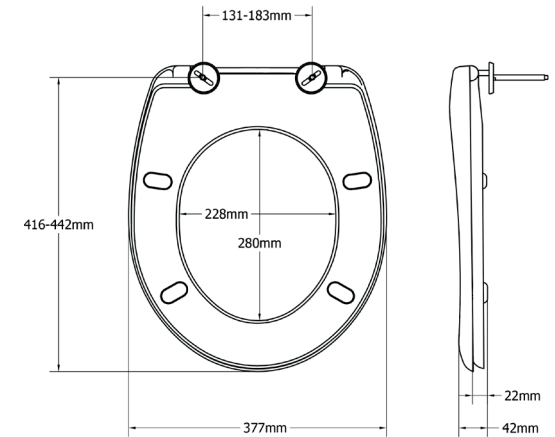

Eigenschaften

- Long-lasting Duroplast plastic is scratch and heat resistant and offers a ceramic-like shine
- Bemis Ultra-Fix® - patented fixing system that will not loosen! Simple, "no mess" installation ensures your seat stays tight on the pan.
- Adjustable stainless-steel hinge.

2202STRU000

Name	Artikelnummer	Farbe	Scharniere	EAN	Ring-puffer	Deckel-puffer	Gewicht	VE	Palette
Rodano Rapid Ultra-Fix®	2202STRU000	weiß	Verstellbar	3858884709796	4	2	1.80 kg	7	168