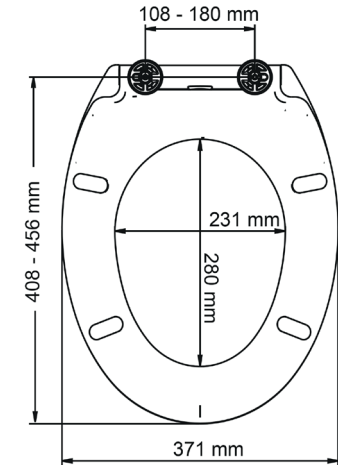

2180PBTf000

Name	Part number	Colour	Hinge	EAN	Ring bumper	Cover bumper	Weight	MQ	STD Pallet
Cosenza, Slow Close, Take Off, Top Fix	2180PBTf000	White	Adjustable stainless steel top fix	5012799289028	4	2	kg	5	135