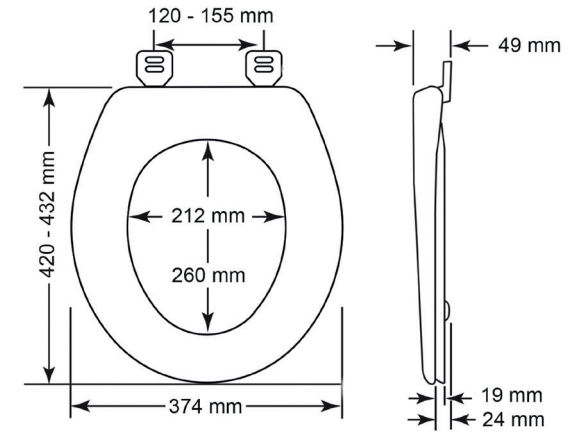

### Bemis Ultra-Fix® prevents shifting

- ✓ Resists corrosion
- ✓ One-piece nut installs easily
- ✓ No glue or adhesives leaving residue on your ceramic
- ✓ Lasts over 30,000 cycles in side-to-side testing
- ✓ The only system in the market that resists the 30 kg. side-pull test

0580PLT085 - Slate Grey

Name	Part number	Colour	Hinge	EAN	Ring bumper	Cover bumper	Weight	MQ	STD Pallet
Upton Slow Close Ultra-Fix®	0580PLT000	White	Adjustable plastic	5012799279593	2	2	1.25 kg	6	162
Upton Slow Close Ultra-Fix®	0580PLT085	Slate Grey	Adjustable plastic	5012799282678	2	2	1.25 kg	6	162